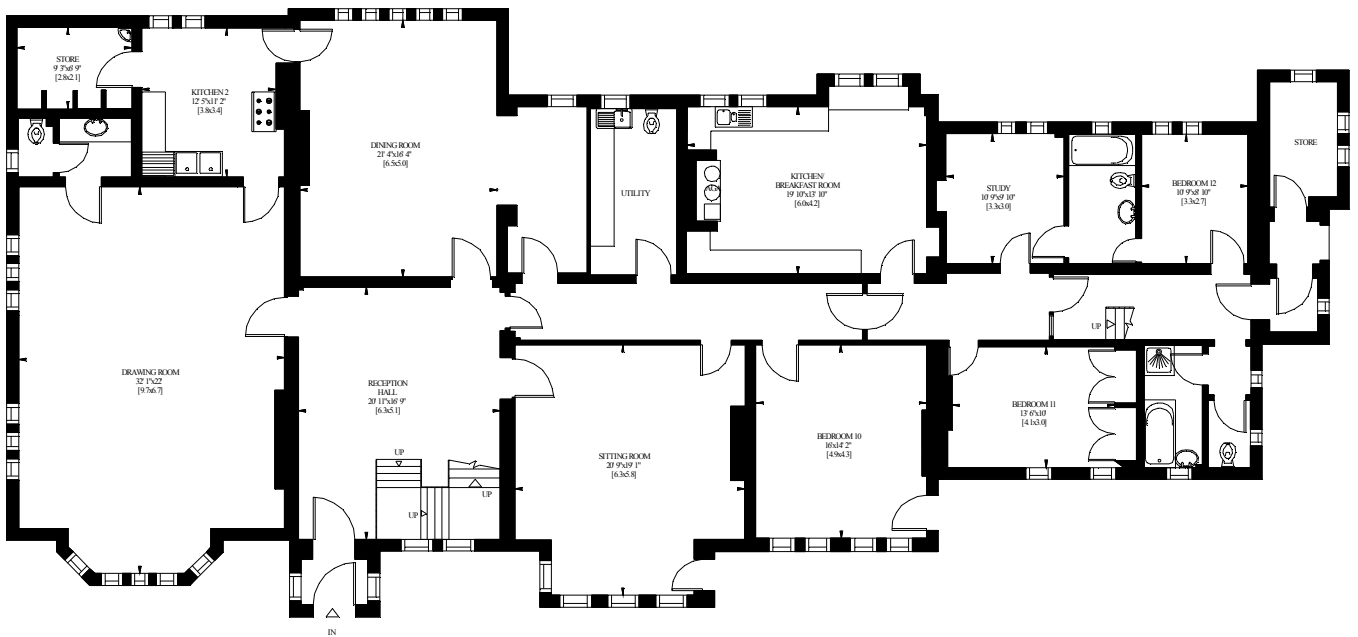

THE LODGE,  
BRIGHTSTONE,  
ISLE OF WIGHT.

Gross Internal Area Including : 676 Sq. metres  
7277 Sq. feet

FIRST FLOOR

GROUND FLOOR