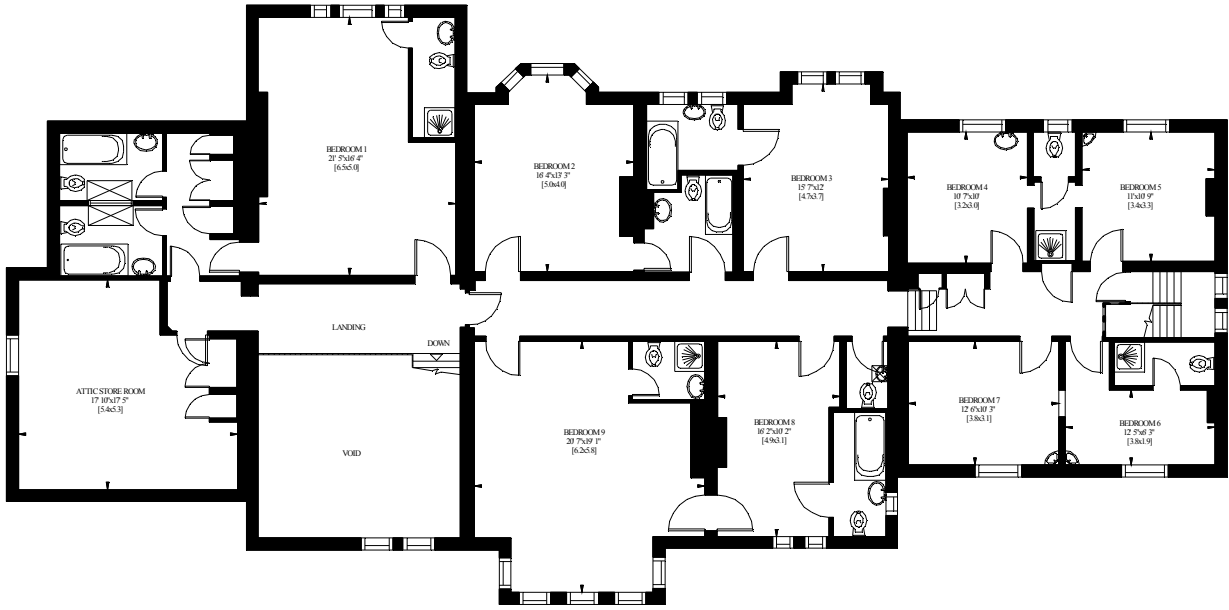

THE LODGE,  
BRIGHTSTONE,  
ISLE OF WIGHT.

Gross Internal Area Including : 676 Sq. metres  
7277 Sq. feet

FIRST FLOOR

GROUND FLOOR