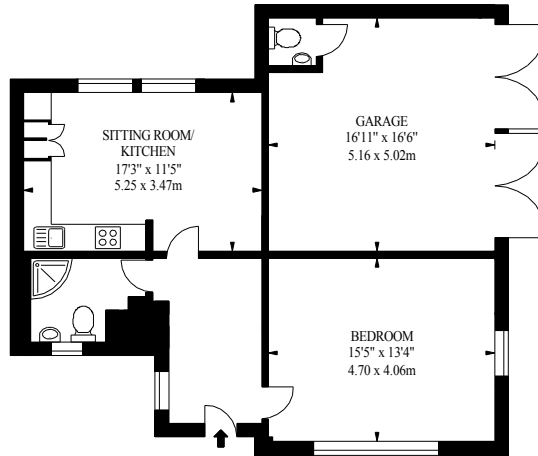

THE CARRIAGE HOUSE

LOWER GROUND FLOOR

GROUND FLOOR

NINGWOOD MANOR,  
STATION ROAD,  
NINGWOOD, PO33 4NT  
Gross Internal Area :482.71 Sq. metres  
5196 Sq. feet

COTTAGE & GARAGE  
Gross Internal Area :78.97 Sq. metres  
850 Sq. feet

GROUND FLOOR

FIRST FLOOR