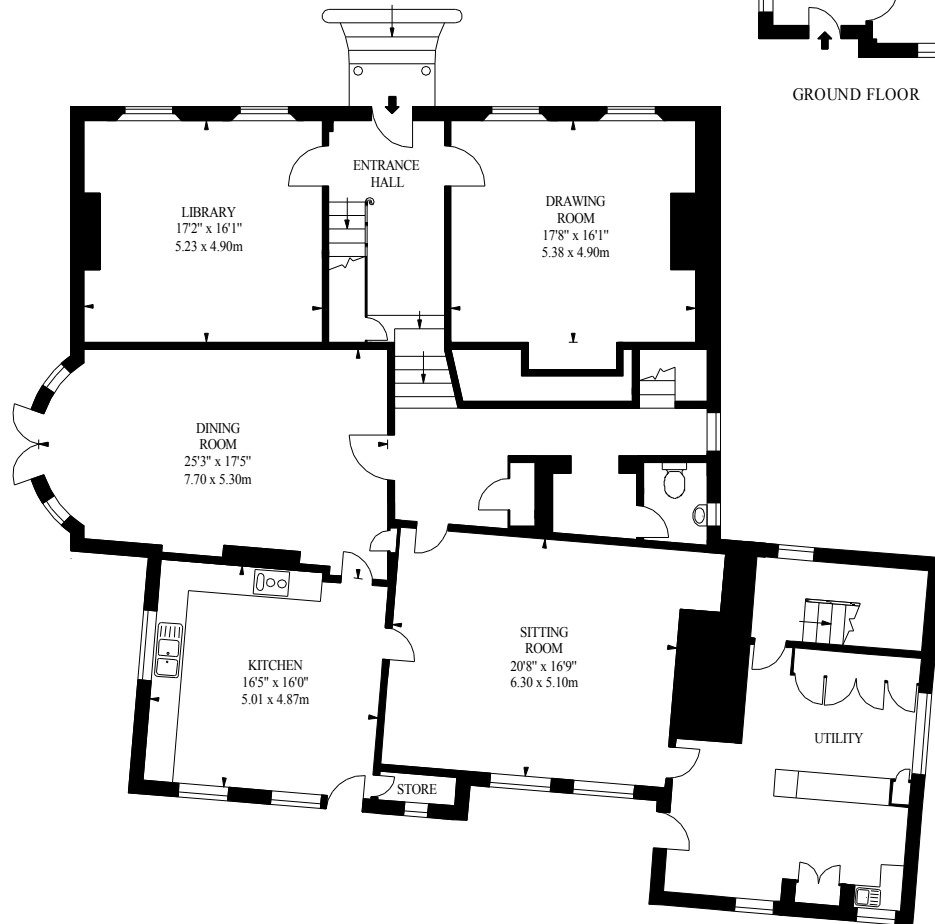

THE CARRIAGE HOUSE

LOWER GROUND FLOOR

GROUND FLOOR

NINGWOOD MANOR,  
STATION ROAD,  
NINGWOOD, PO33 4NT  
Gross Internal Area :482.71 Sq. metres  
5196 Sq. feet

COTTAGE & GARAGE  
Gross Internal Area :78.97 Sq. metres  
850 Sq. feet

GROUND FLOOR

FIRST FLOOR