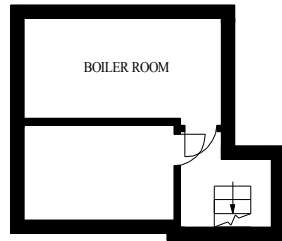

THE CARRIAGE HOUSE

LOWER GROUND FLOOR

GROUND FLOOR

NINGWOOD MANOR,  
STATION ROAD,  
NINGWOOD, PO33 4NT  
Gross Internal Area :482.71 Sq. metres  
5196 Sq. feet

COTTAGE & GARAGE  
Gross Internal Area :78.97 Sq. metres  
850 Sq. feet

GROUND FLOOR

FIRST FLOOR