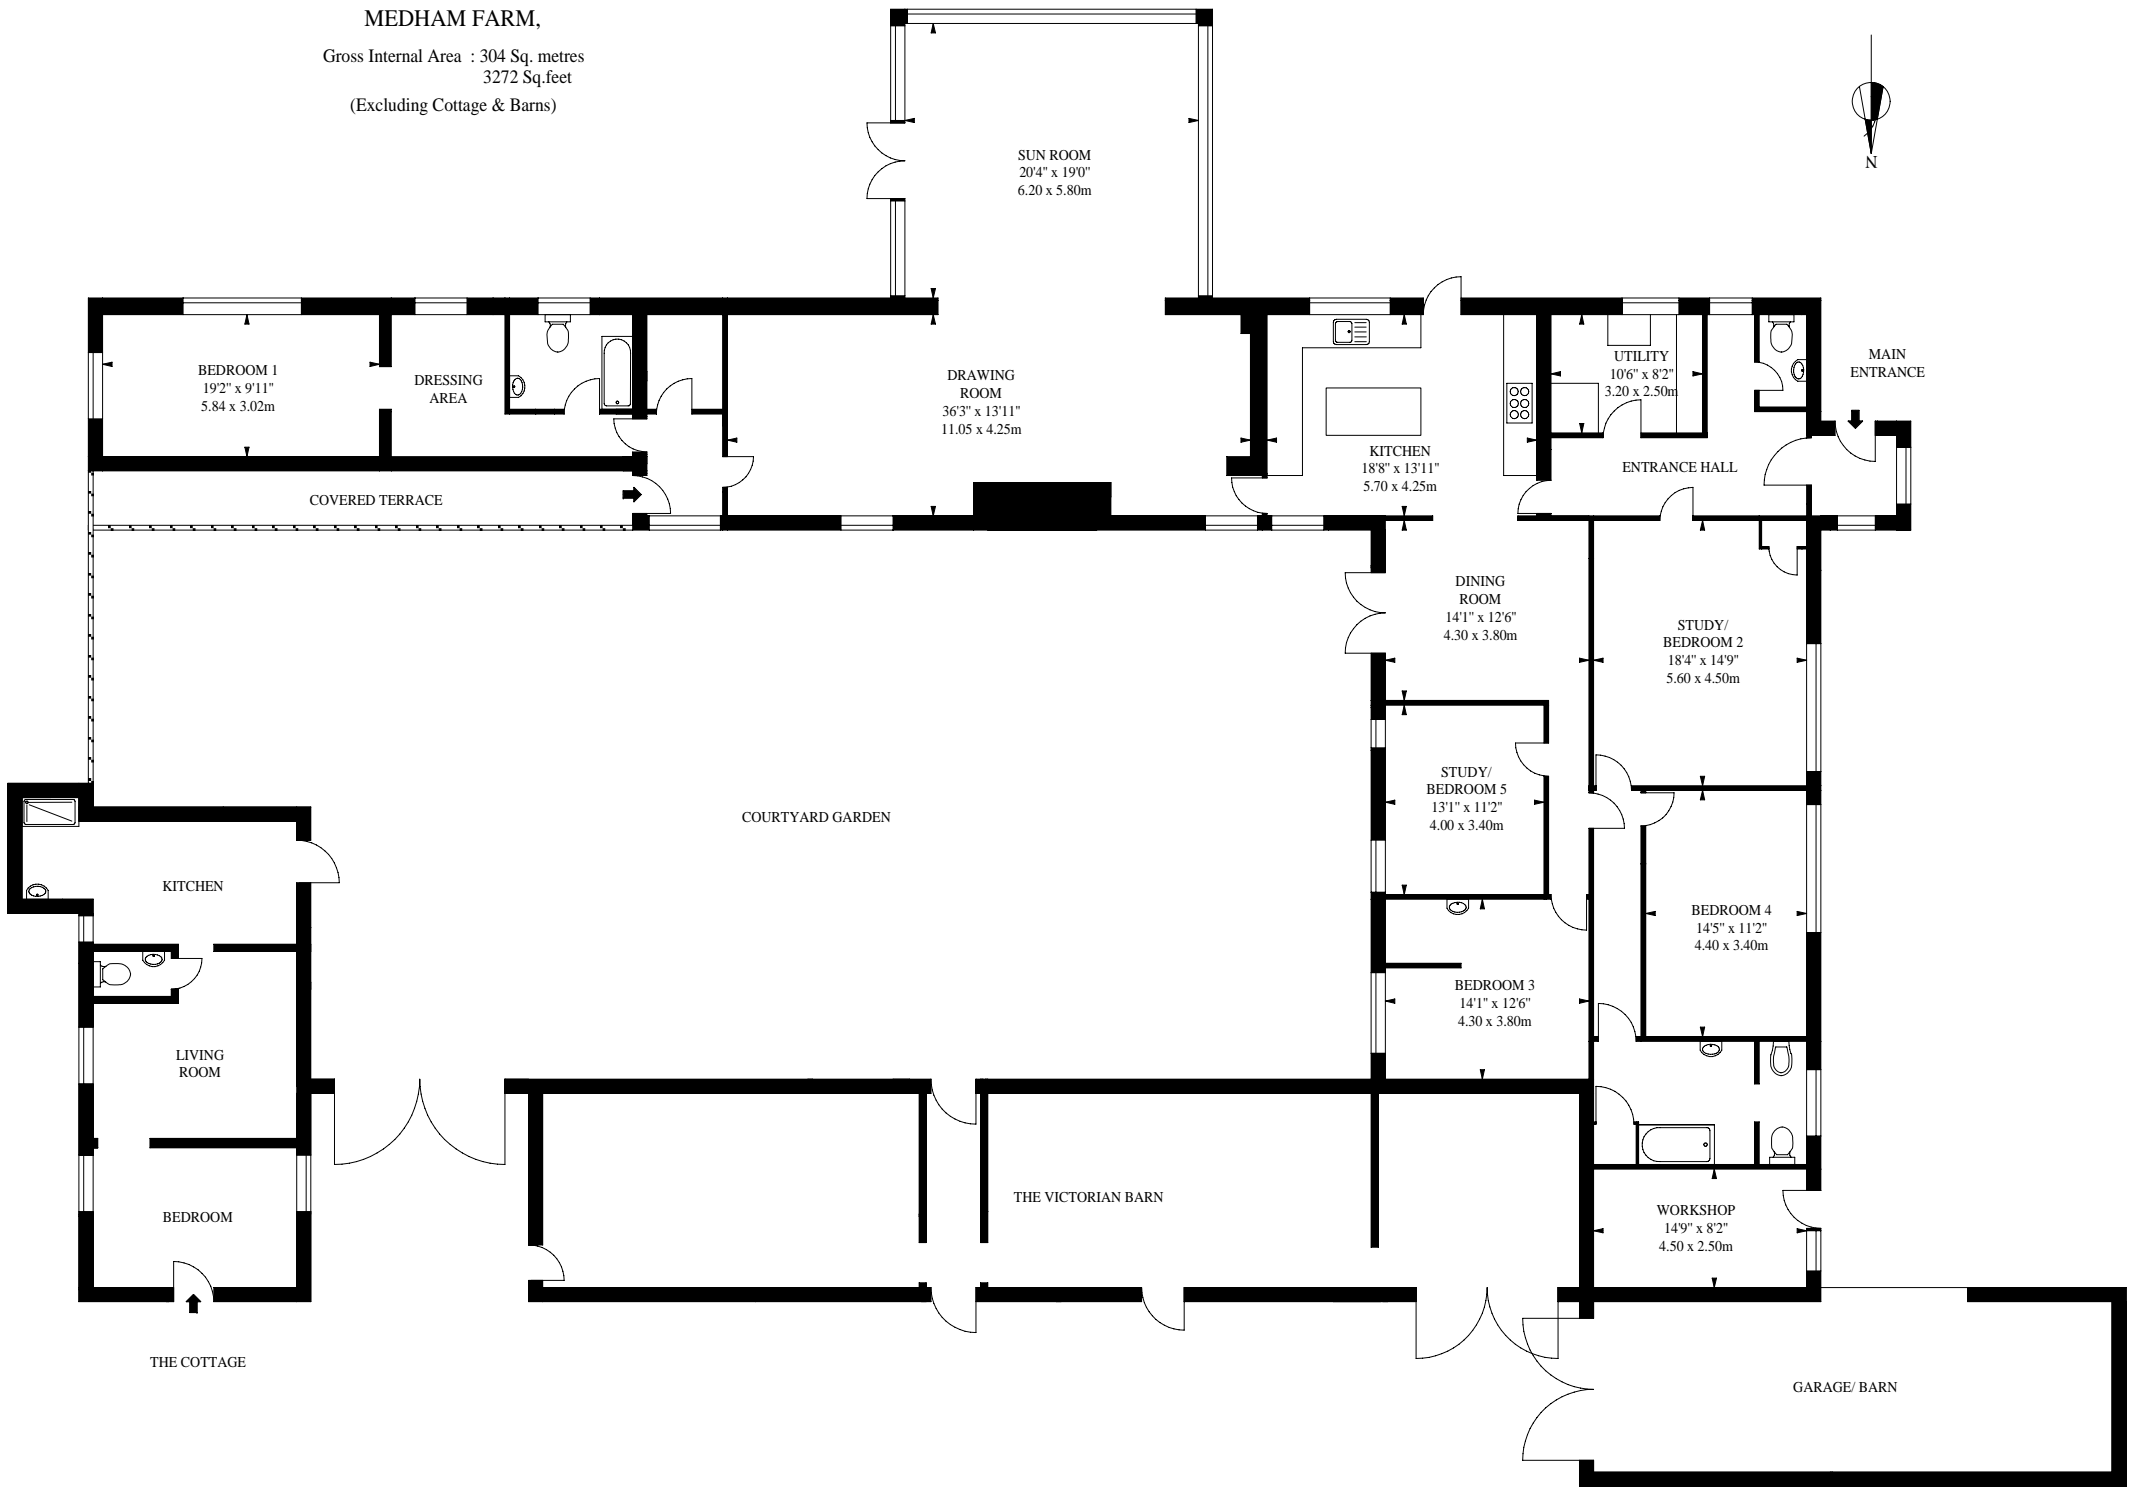

MEDHAM FARM,

Gross Internal Area : 304 Sq. metres
3272 Sq. feet

(Excluding Cottage & Barns)

GROUND FLOOR