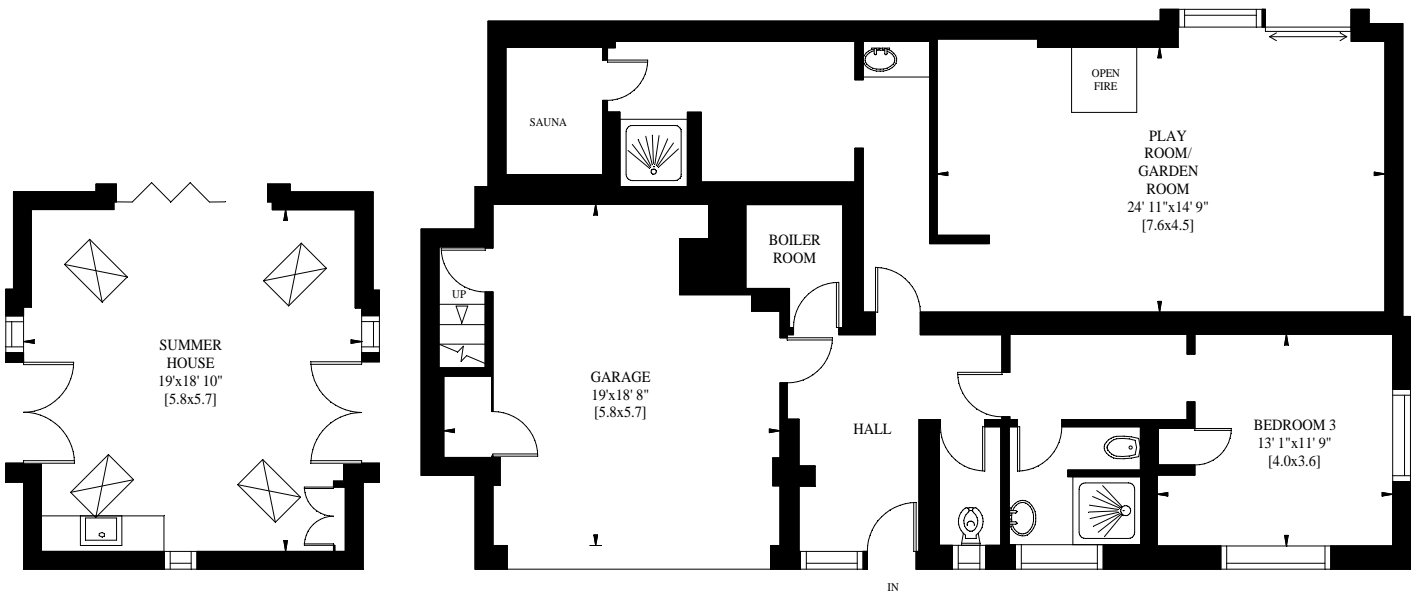

SOLENT HEIGHTS,  
YARMOUTH,  
ISLE OF WIGHT

Gross Internal Area : 252 Sq. metres  
2713 Sq. feet  
(including Garage)

SUMMER HOUSE  
Gross Internal Area : 32 Sq. metres  
344 Sq. feet

FIRST FLOOR

GROUND FLOOR