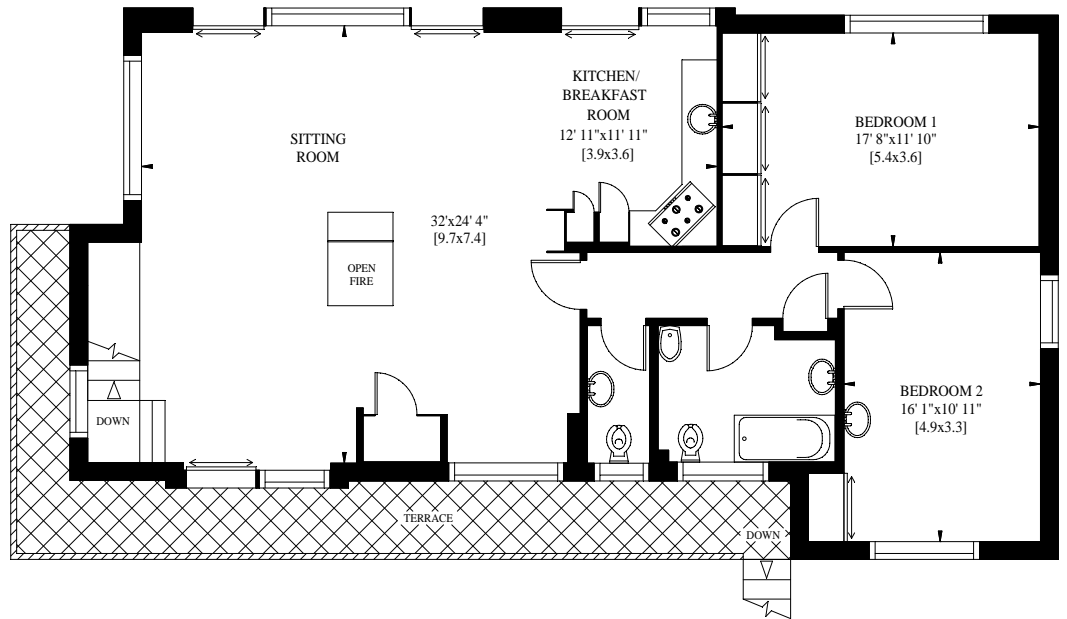

SOLENT HEIGHTS,  
YARMOUTH,  
ISLE OF WIGHT

Gross Internal Area : 252 Sq. metres  
2713 Sq. feet  
(including Garage)

SUMMER HOUSE  
Gross Internal Area : 32 Sq. metres  
344 Sq. feet

FIRST FLOOR

GROUND FLOOR